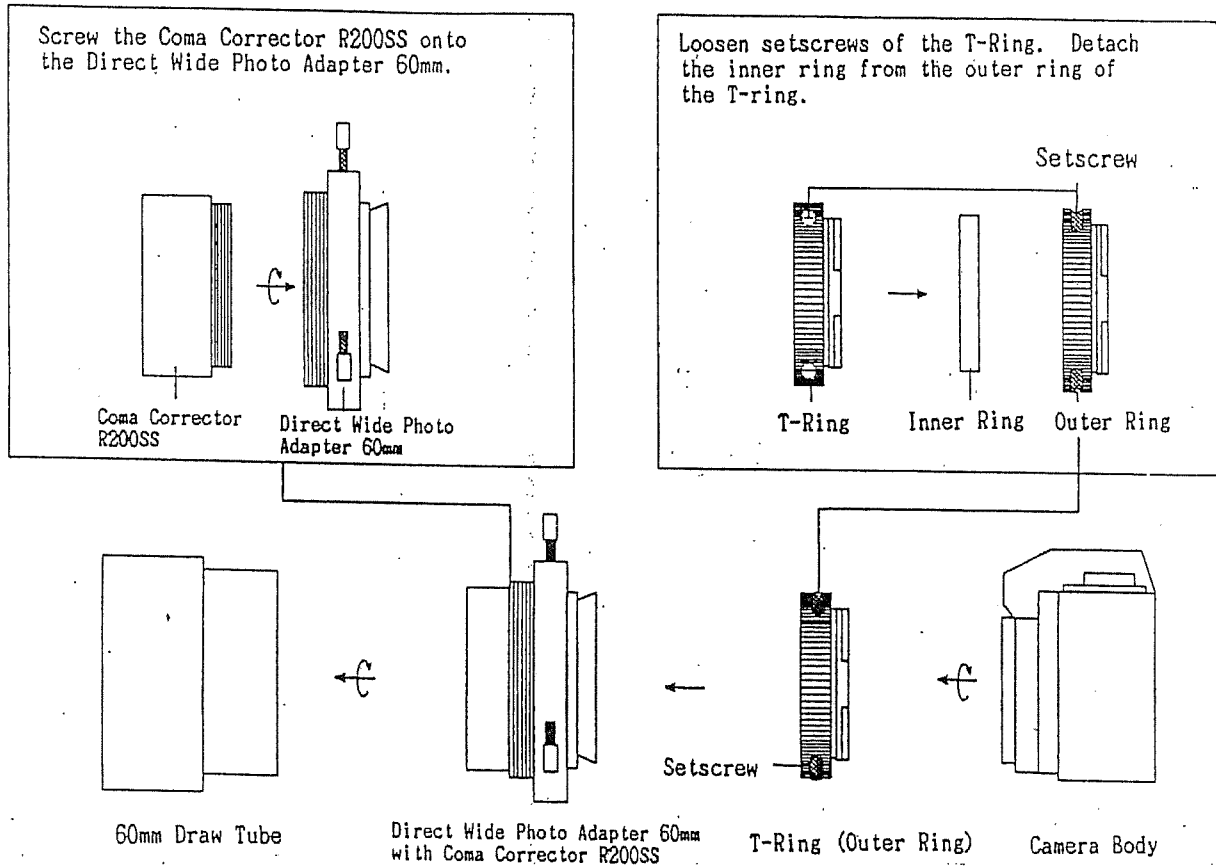

## DIRECT WIDE PHOTO ADAPTER 60MM

This photo adapter can be used on R200SS and VC200L telescopes.

### 1. Attaching to the R200SS telescope

Not only an optional T-Ring but also an optional Coma Corrector R200SS is required to be used with this photo adapter.

Attach the T-Ring to the Direct Wide Photo Adapter 60mm and lock it with the setscrews.

### 2. Attaching to the VC200L telescope

Attach the T-Ring to the Direct Wide Photo Adapter 60mm and lock it with the setscrews.