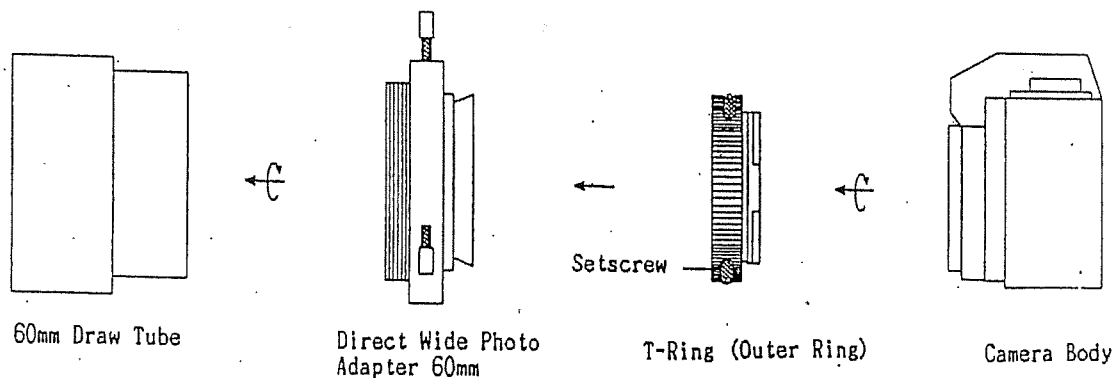

### 1. Attaching to the R200SS telescope

Not only an optional T-Ring but also an optional Coma Corrector R200SS is required to be used with this photo adapter.

Attach the T-Ring to the Direct Wide Photo Adapter 60mm and lock it with the setscrews.

### 2. Attaching to the VC200L telescope

Attach the T-Ring to the Direct Wide Photo Adapter 60mm and lock it with the setscrews.